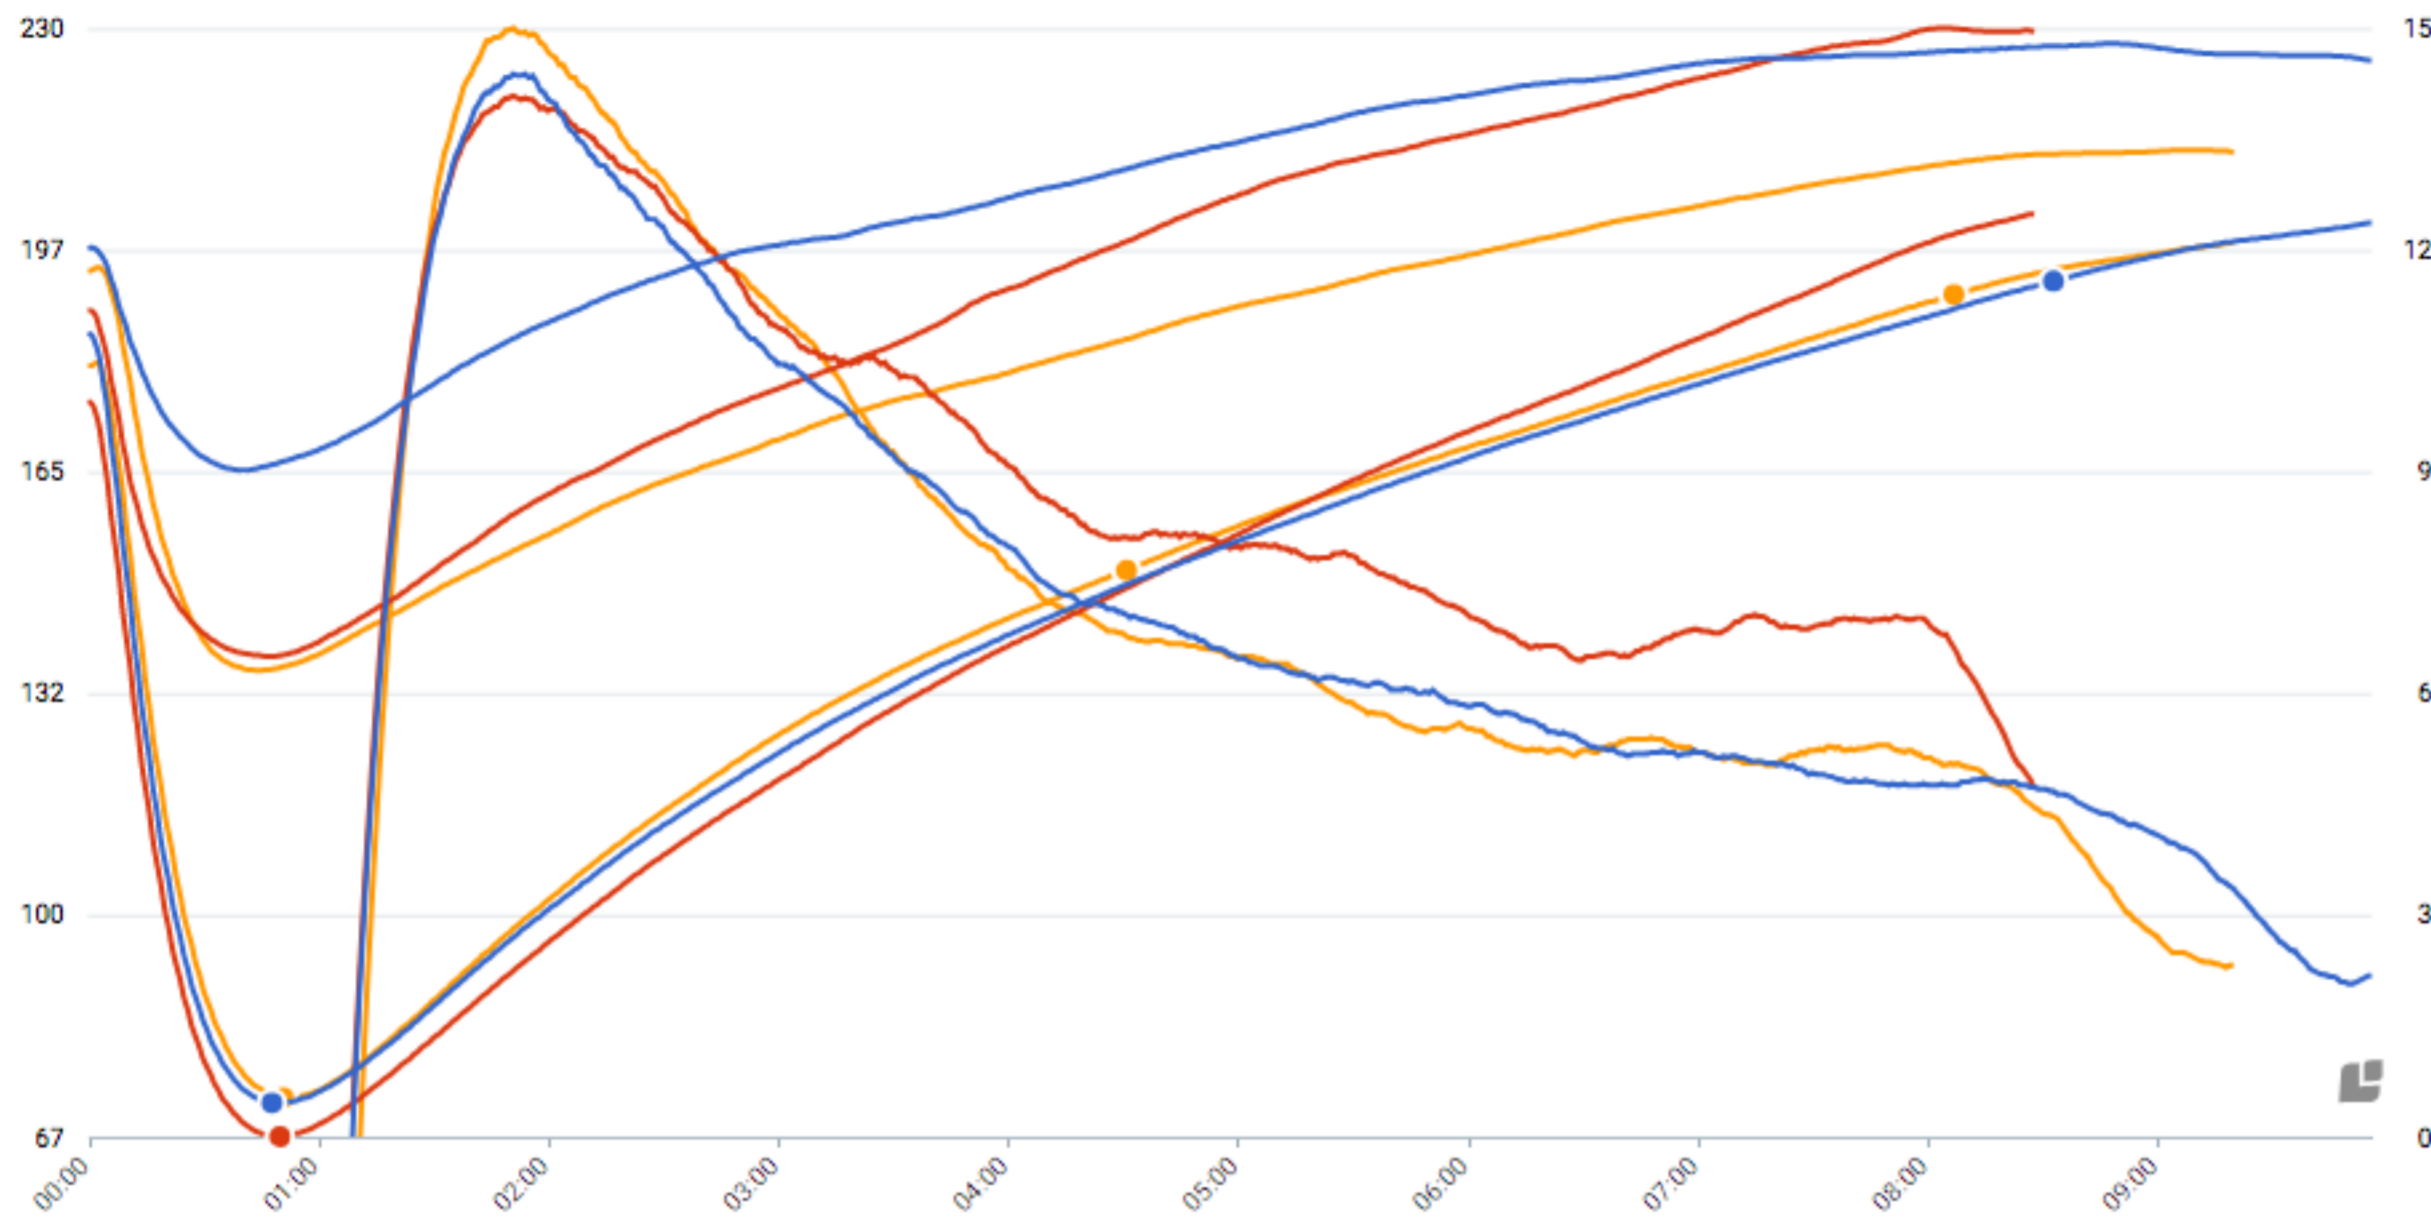

## Gas

## Modulation chart

## Roasts (3)

- PR-0212  Vladimir Nenashev - Single Origin
- PR-0218  Yoshiyuki Nakamura - Single Origin
- PR-0214  Veda Viraswami - Single Origin

Select other roasts

Display

Settings

### Graphs

- Bean temp.
- Exhaust temp.
- Drum speed
- Drum pressure
- Gas
- Modulation chart
- Bean temp. RoR
- Exhaust temp. RoR